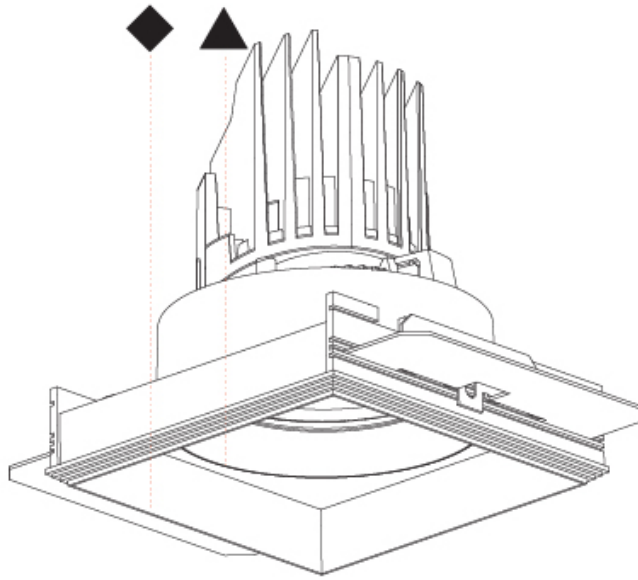

## BIONIQ SQUARE ADJUSTABLE TRIMLESS

A37884-

PROJECT \_\_\_\_\_

TYPE \_\_\_\_\_

SPECIFIER \_\_\_\_\_

QUANTITY \_\_\_\_\_

DATE \_\_\_\_\_

PROJECT \_\_\_\_\_  
 TYPE \_\_\_\_\_  
 SPECIFIER \_\_\_\_\_  
 QUANTITY \_\_\_\_\_  
 DATE \_\_\_\_\_