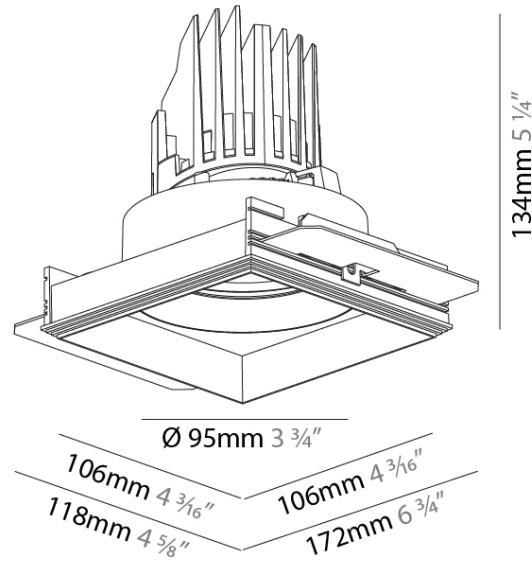

ELECTRICAL

Lamp Type: LED (Zhaga Standard)
Input Wattage (W): 13.2 (2700K) / 16.5
Total Output Wattage (W): 12 (2700K) / 15
Dimming: Tri-Mode (Non-Dimming and Phase Dimming (120Vac only) and 0-10V Dimming)
Driver Included: No
Driver Location: Recessed Housing
Driver Type: Constant Current - Universal
Driver Class: Class 2
Housing: See components
Input Voltage (V): 120 - 277
Constant Current (MA): 350

LED

Number of LEDs: 1
Color Temperature (°K): 2700 / 3000 / 3500 / 4000
Max. Delivered Lumen (lm): 850 / 950 / 1019 / 1040
Nominal Lumen (lm): 960 / 1070 / 1156 / 1180
CRI: >90 CRI
Efficiency (%): 88.5
Lamp Life (hrs): 50000
Upon Request: RGB-W Tunable White Special Color Temperature Special LED

OPTICAL

Reflector: 10
Adjustability: Rotational 355°; Tilt 30°
Upon Request: Special Beam Angles

RATINGS AND CERTIFICATIONS

Zaneen Lighting Inc. © 2024, T 1-800-380-3382, F 416-247-9319, www.zaneen.com

Available for international specifications by adding "INT" at the end of the existing Model #. For assistance on 'custom' specifications, contact zteam@zaneen.com. In a constant effort to supply the best product, we reserve the right to change specifications or materials without notice. The most recent specification sheets are found at zaneen.com
IP rating: IP20