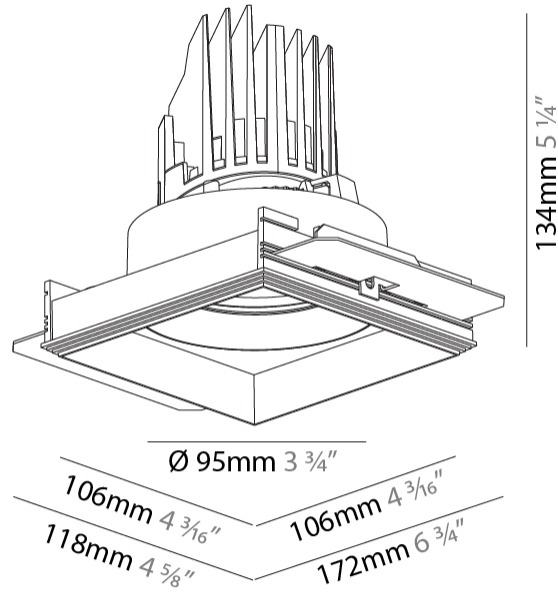

ELECTRICAL

Lamp Type: LED (Zhaga Standard)
Input Wattage (W): 16.5
Total Output Wattage (W): 14.7
Dimming: Dali Dimming
Driver Included: No
Driver Location: Recessed Housing
Driver Type: Constant Current - 120Vac
Driver Class: Class 2
Housing: See Components
Input Voltage (V): 120
Constant Current (MA): 350

LED

Number of LEDs: 1
Max. Delivered Lumen (lm): 770
Nominal Lumen (lm): 1140
CRI: >90 CRI
Lamp Life (hrs): 50000
Upon Request: RGB-W Tunable White Special Color Temperature Special LED

OPTICAL

Reflector: 20 / 40 / 60
Adjustability: Rotational 355°; Tilt 30°
Upon Request: Special Beam Angles

RATINGS AND CERTIFICATIONS

Certified By: Certified for North American Standards
Zaneen Group Inc. © 2024, P-1806-588-3382, P-06-247-9319, www.zaneen.com

Patents: IP20
Add 'INT' to the end of the existing Model #. For assistance on 'custom' specifications, contact zteam@zaneen.com.
In a constant effort to supply the best product, we reserve the right to change specifications or materials without notice. The most recent specification sheets are found at zaneen.com