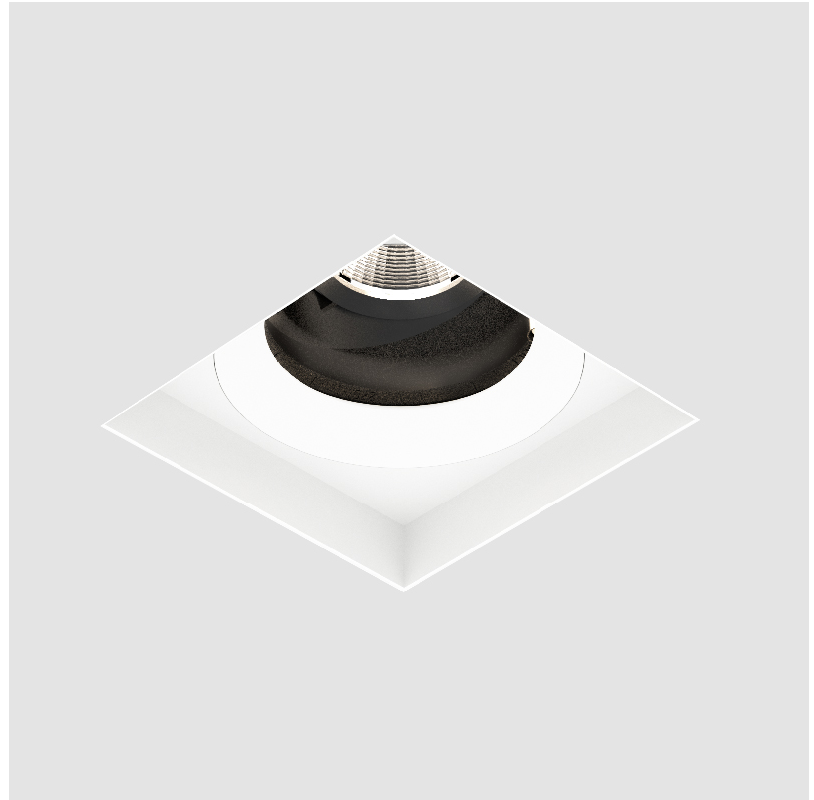

ELECTRICAL

Lamp Type: LED (Zhaga Standard)
Input Wattage (W): 16.5
Total Output Wattage (W): 14.7
Dimming: Dali Dimming
Driver Included: No
Driver Location: Recessed Housing
Driver Type: Constant Current - 120Vac
Driver Class: Class 2
Housing: See Components
Input Voltage (V): 120
Constant Current (MA): 350

LED

Number of LEDs: 1
Max. Delivered Lumen (lm): 770
Nominal Lumen (lm): 1140
CRI: >90 CRI
Lamp Life (hrs): 50000
Upon Request: RGB-W Tunable White Special Color Temperature Special LED

OPTICAL

Reflector: 20 / 40 / 60
Adjustability: Rotational 355°; Tilt 30°
Upon Request: Special Beam Angles

RATINGS AND CERTIFICATIONS

Certified By: Certified for North American Standards
Zaneen Group Inc. © 2024, P-1806-588-3382, P-06-247-9319, www.zaneen.com

Patents: IP20
Add 'INT' to the end of the existing Model #. For assistance on 'custom' specifications, contact zteam@zaneen.com.
In a constant effort to supply the best product, we reserve the right to change specifications or materials without notice. The most recent specification sheets are found at zaneen.com