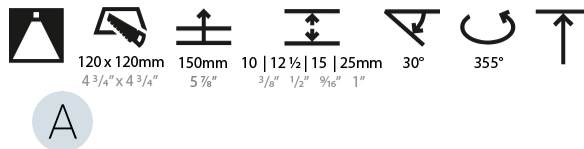

ELECTRICAL

Lamp Type: LED (Zhaga Standard)
Input Wattage (W): 16.5
Total Output Wattage (W): 14.7
Dimming: Dali Dimming
Driver Included: No
Driver Location: Recessed Housing
Driver Type: Constant Current - 120Vac
Driver Class: Class 2
Housing: See Components
Input Voltage (V): 120
Constant Current (MA): 350

LED

Number of LEDs: 1
Max. Delivered Lumen (lm): 770
Nominal Lumen (lm): 1140
CRI: >90 CRI
Lamp Life (hrs): 50000
Upon Request: RGB-W Tunable White Special Color Temperature Special LED

OPTICAL

Reflector: 20 / 40 / 60
Adjustability: Rotational 355°; Tilt 30°
Upon Request: Special Beam Angles

RATINGS AND CERTIFICATIONS

Certified By: Certified for North American Standards
Zaneen Group Inc. © 2024, P-1806-588-3382, P-06-247-9319, www.zaneen.com

Patents: IP20
Add 'INT' to the end of the existing Model #. For assistance on 'custom' specifications, contact zteam@zaneen.com.
In a constant effort to supply the best product, we reserve the right to change specifications or materials without notice. The most recent specification sheets are found at zaneen.com